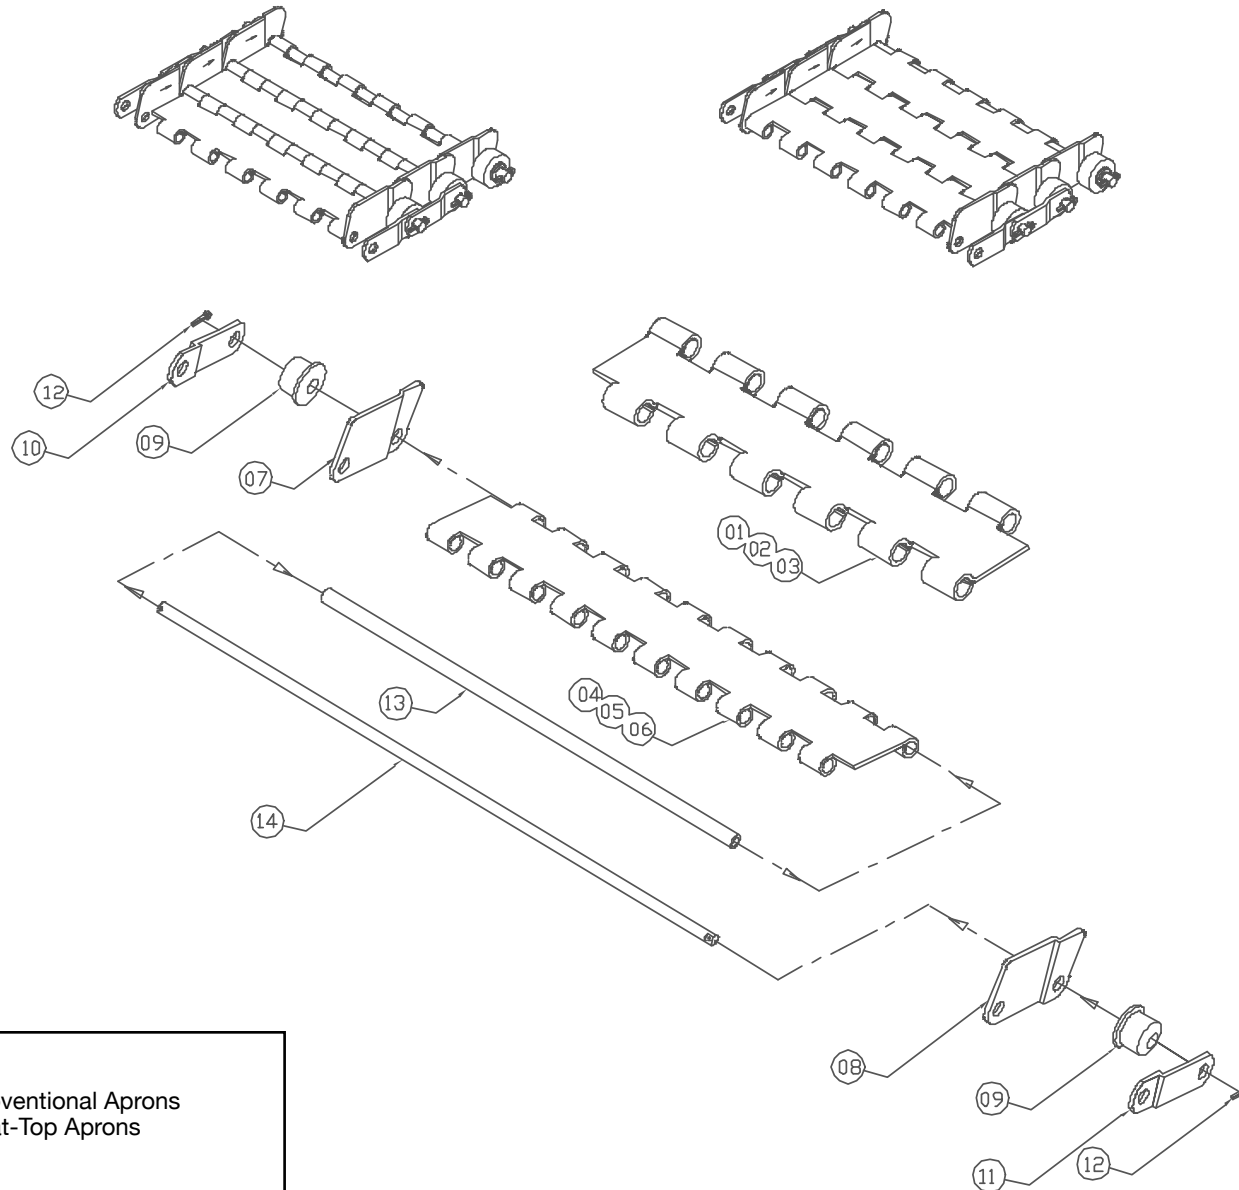

Model # 750 and Model # 751 Replacement Belt Parts

PN Description

- 01-03 Plain, Pimpled, Perforated Conventional Aprons
- 04-06 Plain, Pimpled, Perforated Flat-Top Aprons
- 07 Left Sidewing
- 08 Right Sidewing
- 09 Rollers
- 10 Left Outside Sidebars
- 11 Right Outside Sidebars
- 12 Cotter Pins
- 13 Impact Tube
- 14 Axle