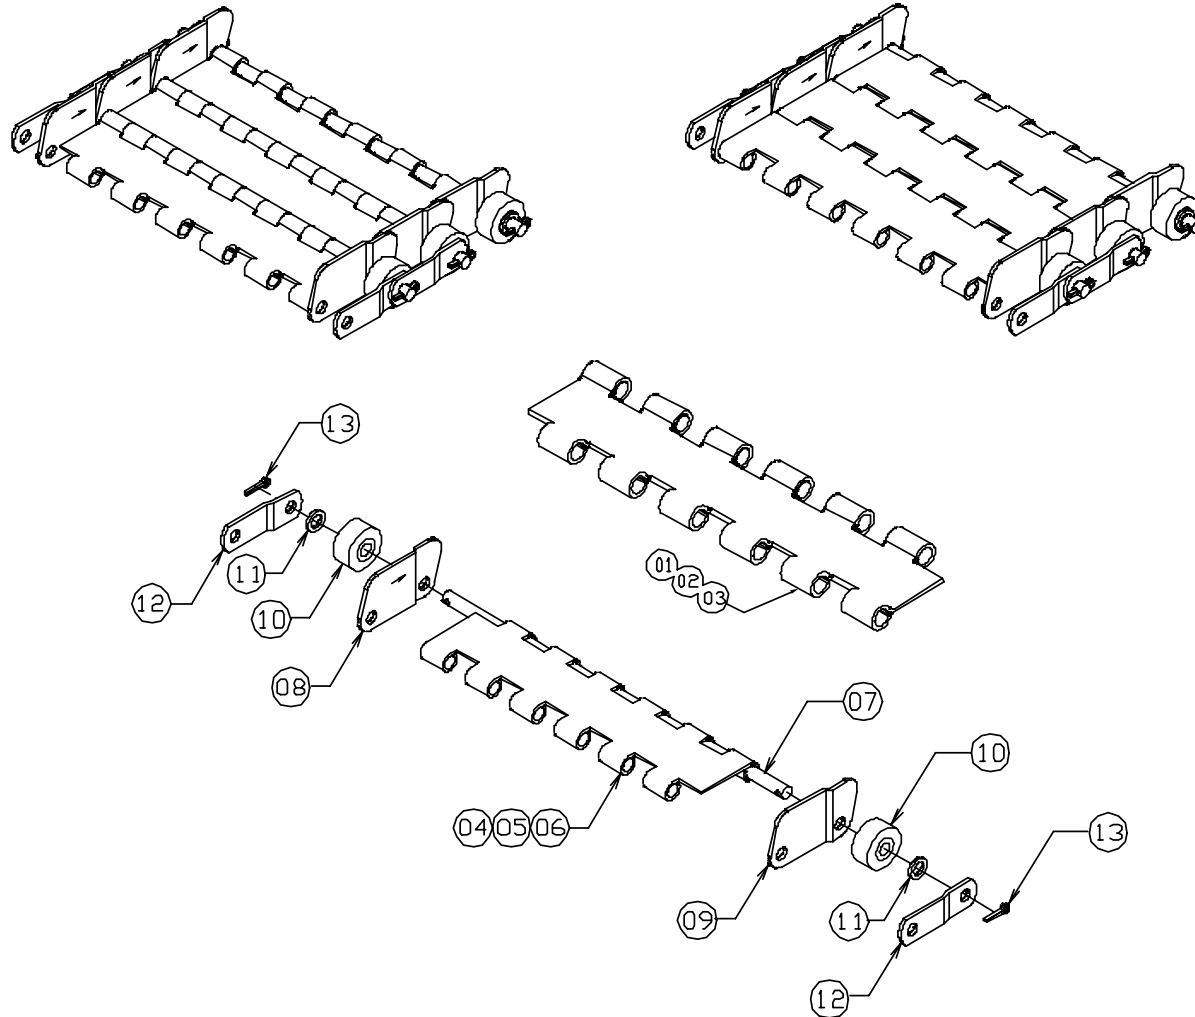

Model # 727 Replacement Belt Parts

PN Description

- 01-03 Plain, Pimpled, Perforated Conventional Aprons
- 04-06 Plain, Pimpled, Perforated Flat-Top Aprons
- 07 Axle
- 08 Left Sidewing
- 09 Right Sidewing
- 10 Rollers
- 11 Bushings
- 12 Outside Sidebar
- 13 Cotter Pins

Note: Bushings are only used when belt does not have outside sidebars