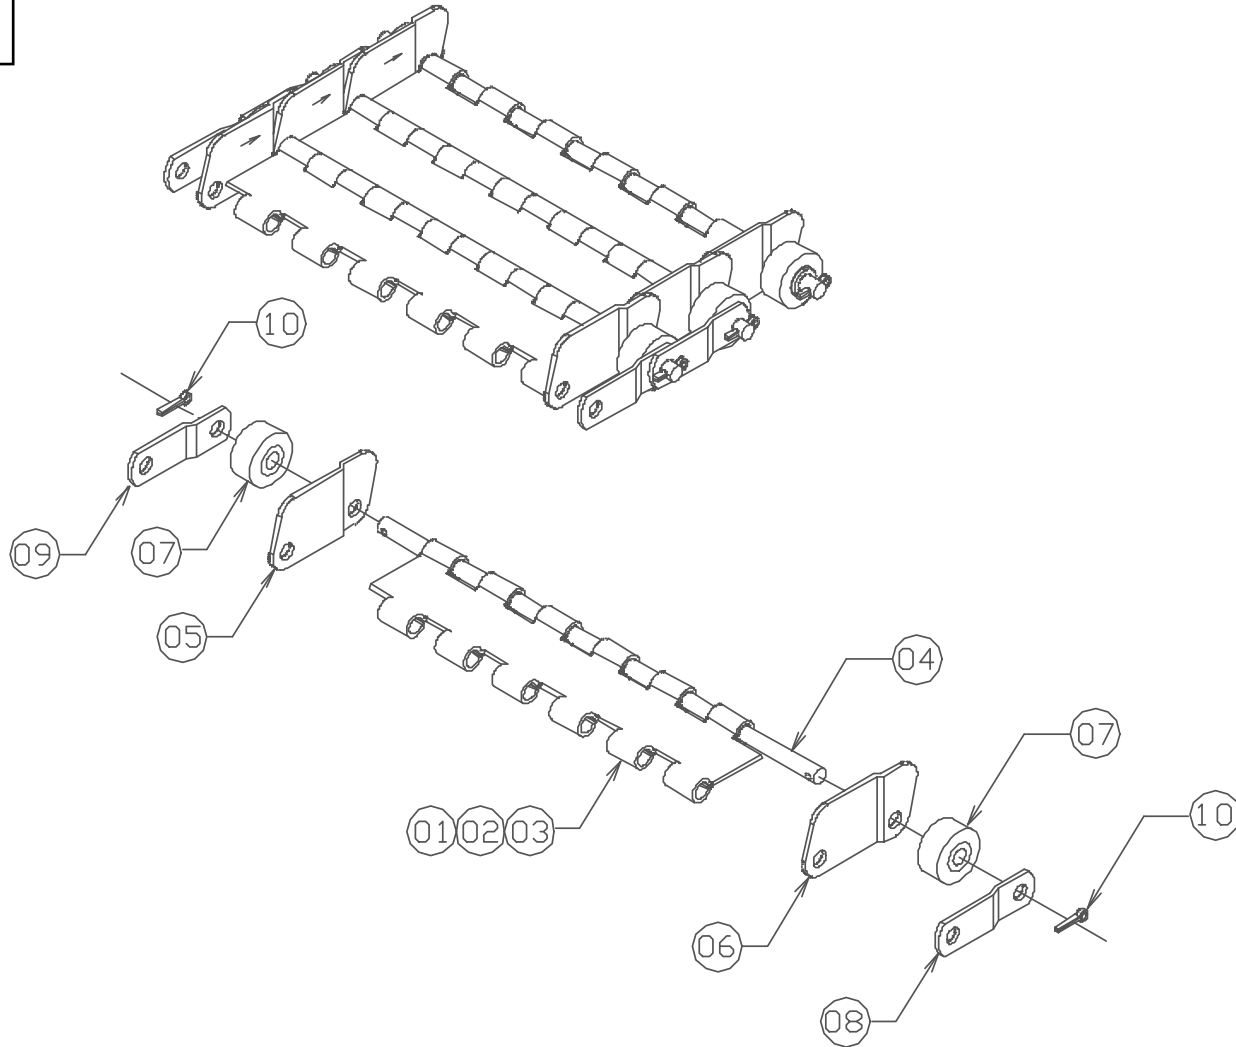

Model # 715 Replacement Belt Parts

PN Description

01-03 Plain, Pimpled, Perforated Conventional Aprons

Note: Available in conventional only

04 Axle

05 Left Sidewing

06 Right Sidewing

07 Rollers

08 Right Outside Sidebar

09 Left Outside Sidebar

10 Cotter Pins