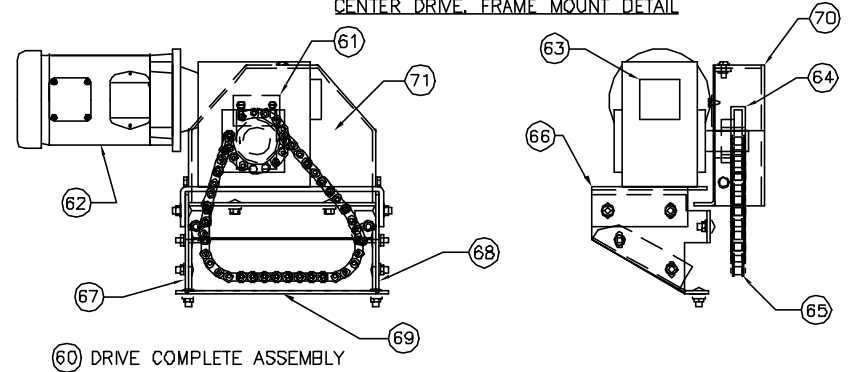

Replacement Parts List for Model # 675

CENTER DRIVE, BOTTOM MOUNT DETAIL

50 DRIVE COMPLETE ASSEMBLY

CENTER DRIVE, FRAME MOUNT DETAIL

CONVEYOR SIDE VIEW

01 FRAME COMPLETE ASSEMBLY

PN Description

01 Frame Complete Assy	Chain Drive	53 Drive Gear Reducer (1)	Lh Upper (1)	64 Primary Drive Sprocket (1)
02 Frame Weldment	06 End Cap, Progressive Chain Drive Guard	54 Primary Drive Sprocket (1)	60 Drive Chian Guard, Rh Lower (1)	65 Primary Drive Chain (1)
03 Roller Assembly With Sprockets	07 Chain Segment, Roll To Roll Progressive	55 Primary Drive Chain (1)	60 Center Drive, Bottom Mount Complete Assembly (1)	66 Center Drive Bottom Mount Motor Base (1)
04 Upper Guard, Progressive Chain Drive	50 Center Drive, Bottom Mount Complete Assembly (1)	56 Center Drive Bottom Mount Motor Base (1)	61 Gear Reducer Shaft Hole Cover (1)	67 Headplate, Lh (1)
05 Lower Guard, Progressive	51 Drive Chain Guard, Lh Lower	57 Headplate (2)	62 Drive Motor (1)	68 Headplate, Rh (1)
	52 Drive Motor (1)	58 Drive Chain Guard, Rh Upper (1)	63 Drive Gear Reducer (1)	69 Headplate Stiffener (1)
		59 Drive Chain Guard,		70 Drive Chain Guard Front (1)
				71 Drive Chain Guard Back (1)