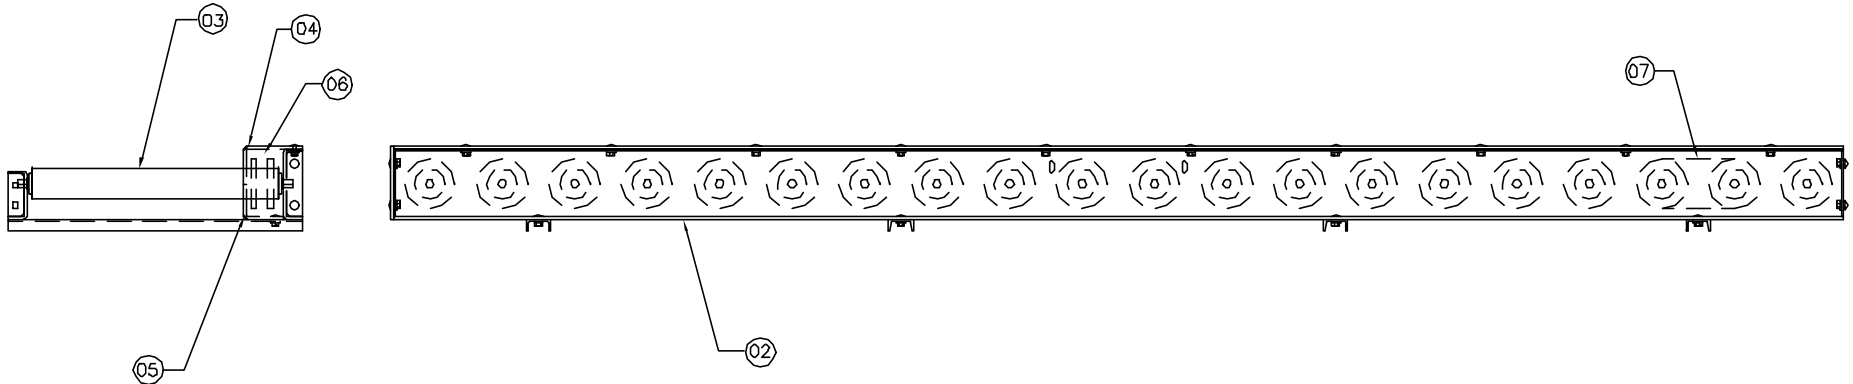

Replacement Parts List for Model # 675

CENTER DRIVE, BOTTOM MOUNT DETAIL

50 DRIVE COMPLETE ASSEMBLY

CENTER DRIVE, FRAME MOUNT DETAIL

CONVEYOR SIDE VIEW

01 FRAME COMPLETE ASSEMBLY

PN Description

01 Frame Complete Assy	Chain Drive	53 Drive Gear Reducer (1)	Lh Upper (1)	64 Primary Drive Sprocket (1)
02 Frame Weldment	06 End Cap, Progressive Chain Drive Guard	54 Primary Drive Sprocket (1)	60 Drive Chian Guard, Rh Lower (1)	65 Primary Drive Chain (1)
03 Roller Assembly With Sprockets	07 Chain Segment, Roll To Roll Progressive	55 Primary Drive Chain (1)	60 Center Drive, Bottom Mount Complete Assembly (1)	66 Center Drive Bottom Mount Motor Base (1)
04 Upper Guard, Progressive Chain Drive	50 Center Drive, Bottom Mount Complete Assembly (1)	56 Center Drive Bottom Mount Motor Base (1)	61 Gear Reducer Shaft Hole Cover (1)	67 Headplate, Lh (1)
05 Lower Guard, Progressive	51 Drive Chain Guard, Lh Lower	57 Headplate (2)	62 Drive Motor (1)	68 Headplate, Rh (1)
	52 Drive Motor (1)	58 Drive Chain Guard, Rh Upper (1)	63 Drive Gear Reducer (1)	69 Headplate Stiffener (1)
		59 Drive Chain Guard,		70 Drive Chain Guard Front (1)
				71 Drive Chain Guard Back (1)