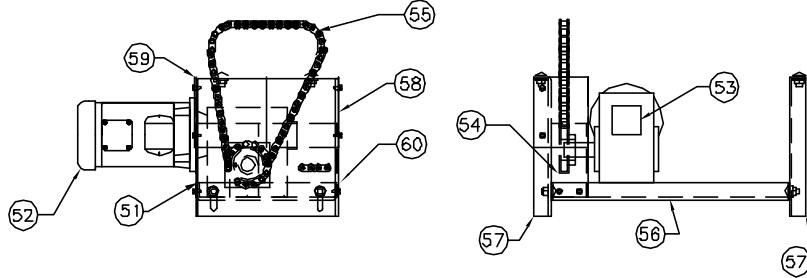

Replacement Parts List for Model # 675

CENTER DRIVE, BOTTOM MOUNT DETAIL

50 DRIVE COMPLETE ASSEMBLY

CENTER DRIVE, FRAME MOUNT DETAIL

CONVEYOR SIDE VIEW

01 FRAME COMPLETE ASSEMBLY

PN Description

01 Frame Complete Assy	Chain Drive	53 Drive Gear Reducer (1)	Lh Upper (1)	64 Primary Drive Sprocket (1)
02 Frame Weldment	06 End Cap, Progressive Chain Drive Guard	54 Primary Drive Sprocket (1)	60 Drive Chian Guard, Rh Lower (1)	65 Primary Drive Chain (1)
03 Roller Assembly With Sprockets	07 Chain Segment, Roll To Roll Progressive	55 Primary Drive Chain (1)	60 Center Drive, Bottom Mount Complete Assembly (1)	66 Center Drive Bottom Mount Motor Base (1)
04 Upper Guard, Progressive Chain Drive	50 Center Drive, Bottom Mount Complete Assembly (1)	56 Center Drive Bottom Mount Motor Base (1)	61 Gear Reducer Shaft Hole Cover (1)	67 Headplate, Lh (1)
05 Lower Guard, Progressive	51 Drive Chain Guard, Lh Lower	57 Headplate (2)	62 Drive Motor (1)	68 Headplate, Rh (1)
	52 Drive Motor (1)	58 Drive Chain Guard, Rh Upper (1)	63 Drive Gear Reducer (1)	69 Headplate Stiffener (1)
		59 Drive Chain Guard,		70 Drive Chain Guard Front (1)
				71 Drive Chain Guard Back (1)